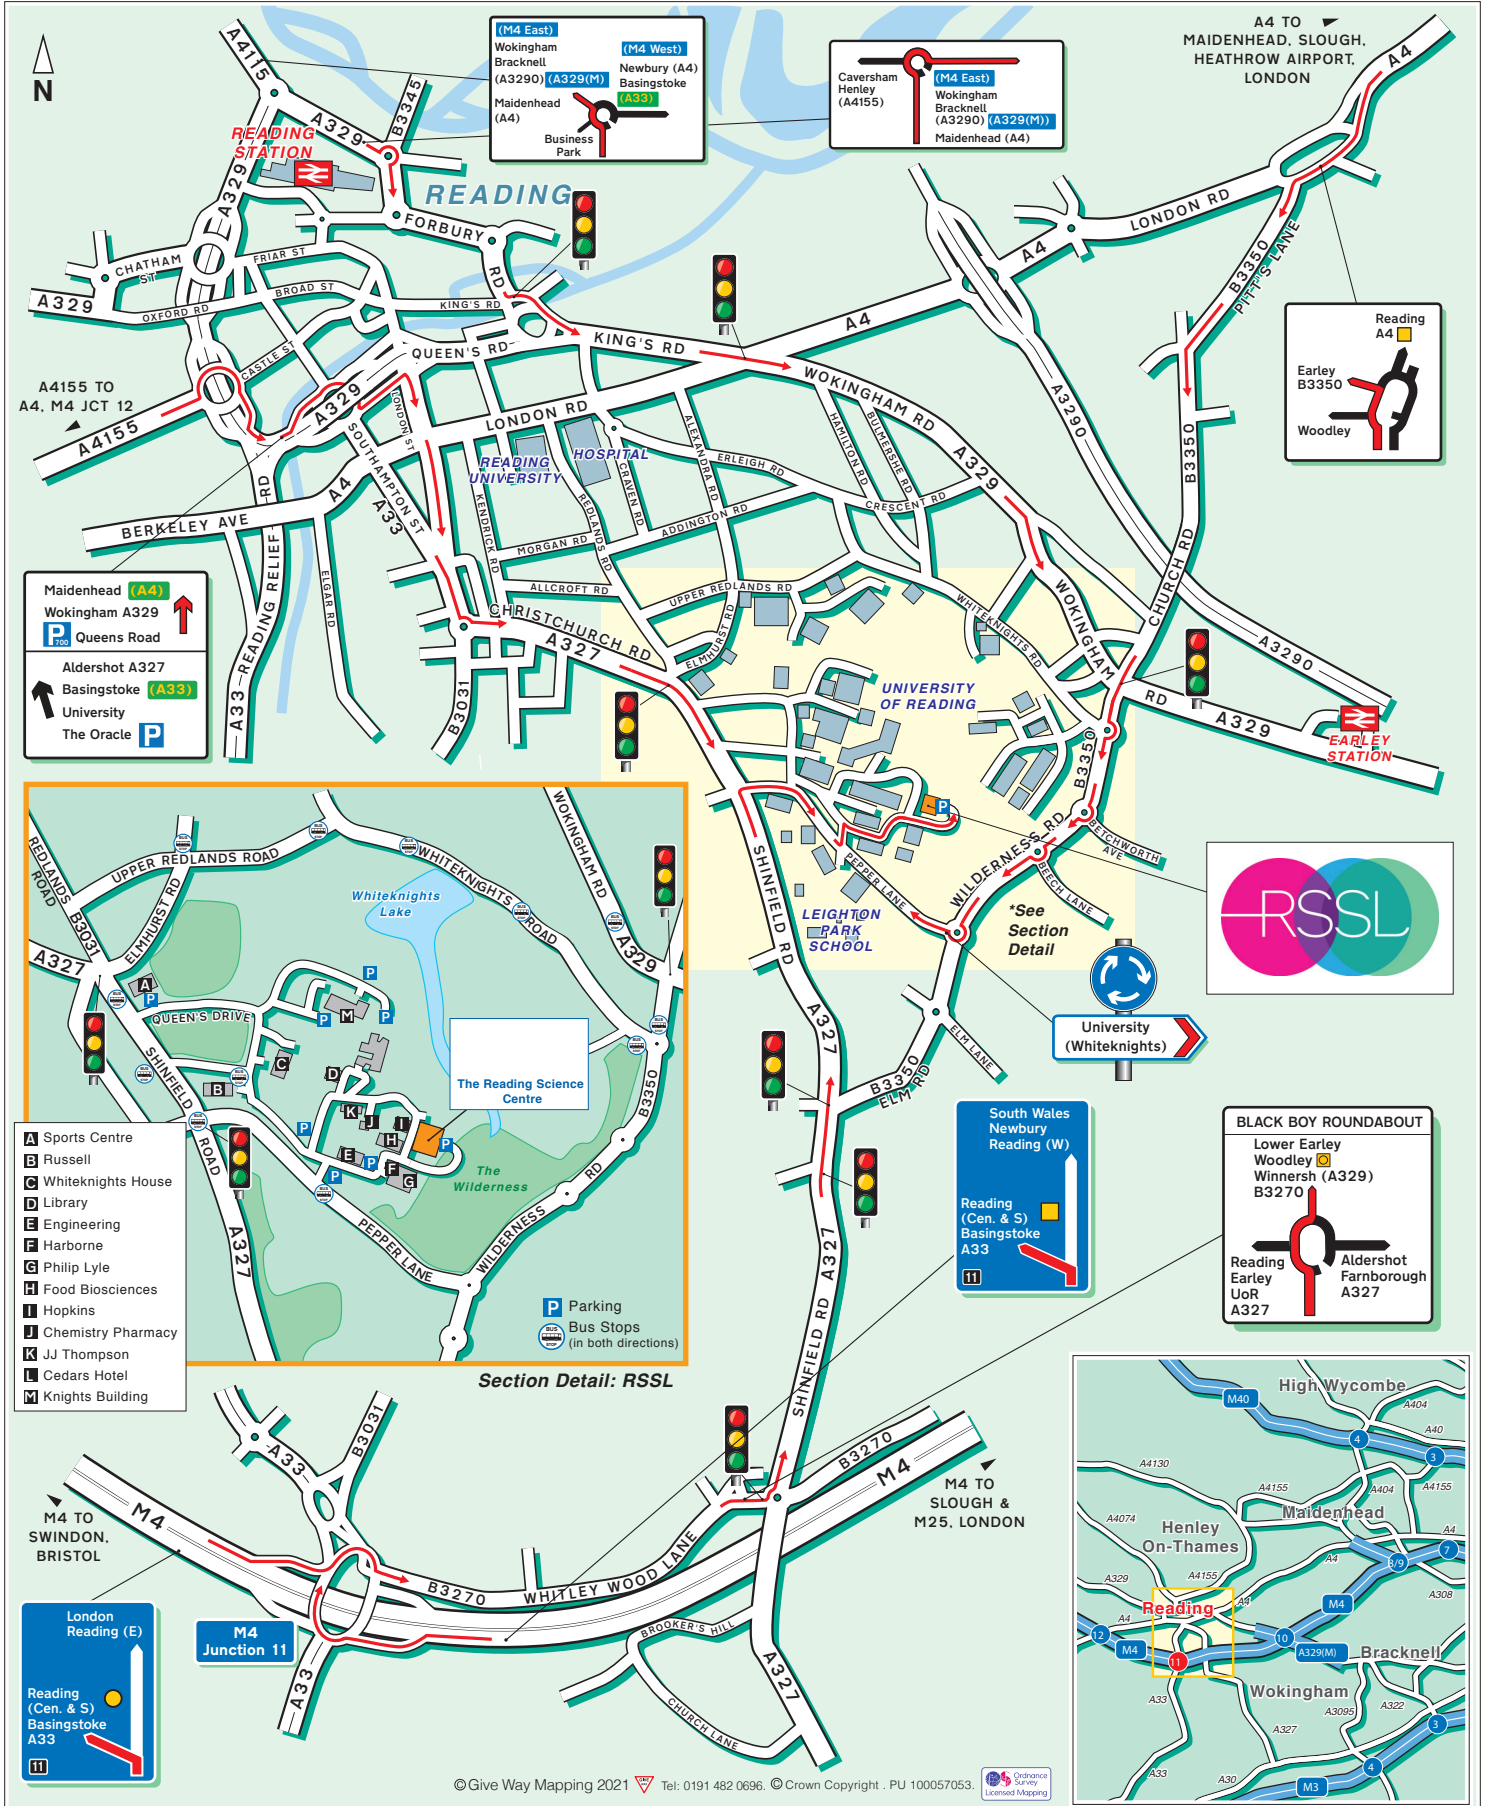

The Reading Science Centre

Whiteknights Campus

Pepper Lane, Reading

RG 6 6LA

Reception: +44 (0) 118 918 4000

website: www.rssl.com

Maidenhead (A4) ↑  
Wokingham A329 ↑  
Queens Road ↑  
Aldershot A327 ←  
Basingstoke (A33) ←  
University  
The Oracle

(M4 East)  
Wokingham  
Bracknell (A329(M))  
Maidenhead (A4)  
Business Park

(M4 West)  
Newbury (A4)  
Basingstoke (A33)

Caversham  
Henley (A4155)

(M4 East)  
Wokingham  
Bracknell (A329(M))  
Maidenhead (A4)

Reading A4

Earley B3350

Woodley

- A Sports Centre
  - B Russell
  - C Whiteknights House
  - D Library
  - E Engineering
  - F Harborne
  - G Philip Lyle
  - H Food Biosciences
  - I Hopkins
  - J Chemistry Pharmacy
  - K JJ Thompson
  - L Cedars Hotel
  - M Knights Building
- P Parking  
Bus Stops (in both directions)

Section Detail: RSSL

South Wales  
Newbury  
Reading (W)

Reading (Cen. & S)  
Basingstoke  
A33

BLACK BOY ROUNDABOUT

Lower Earley  
Woodley  
Winnersh (A329)  
B3270

Reading Earley UoR A327

Aldershot Farnborough A327